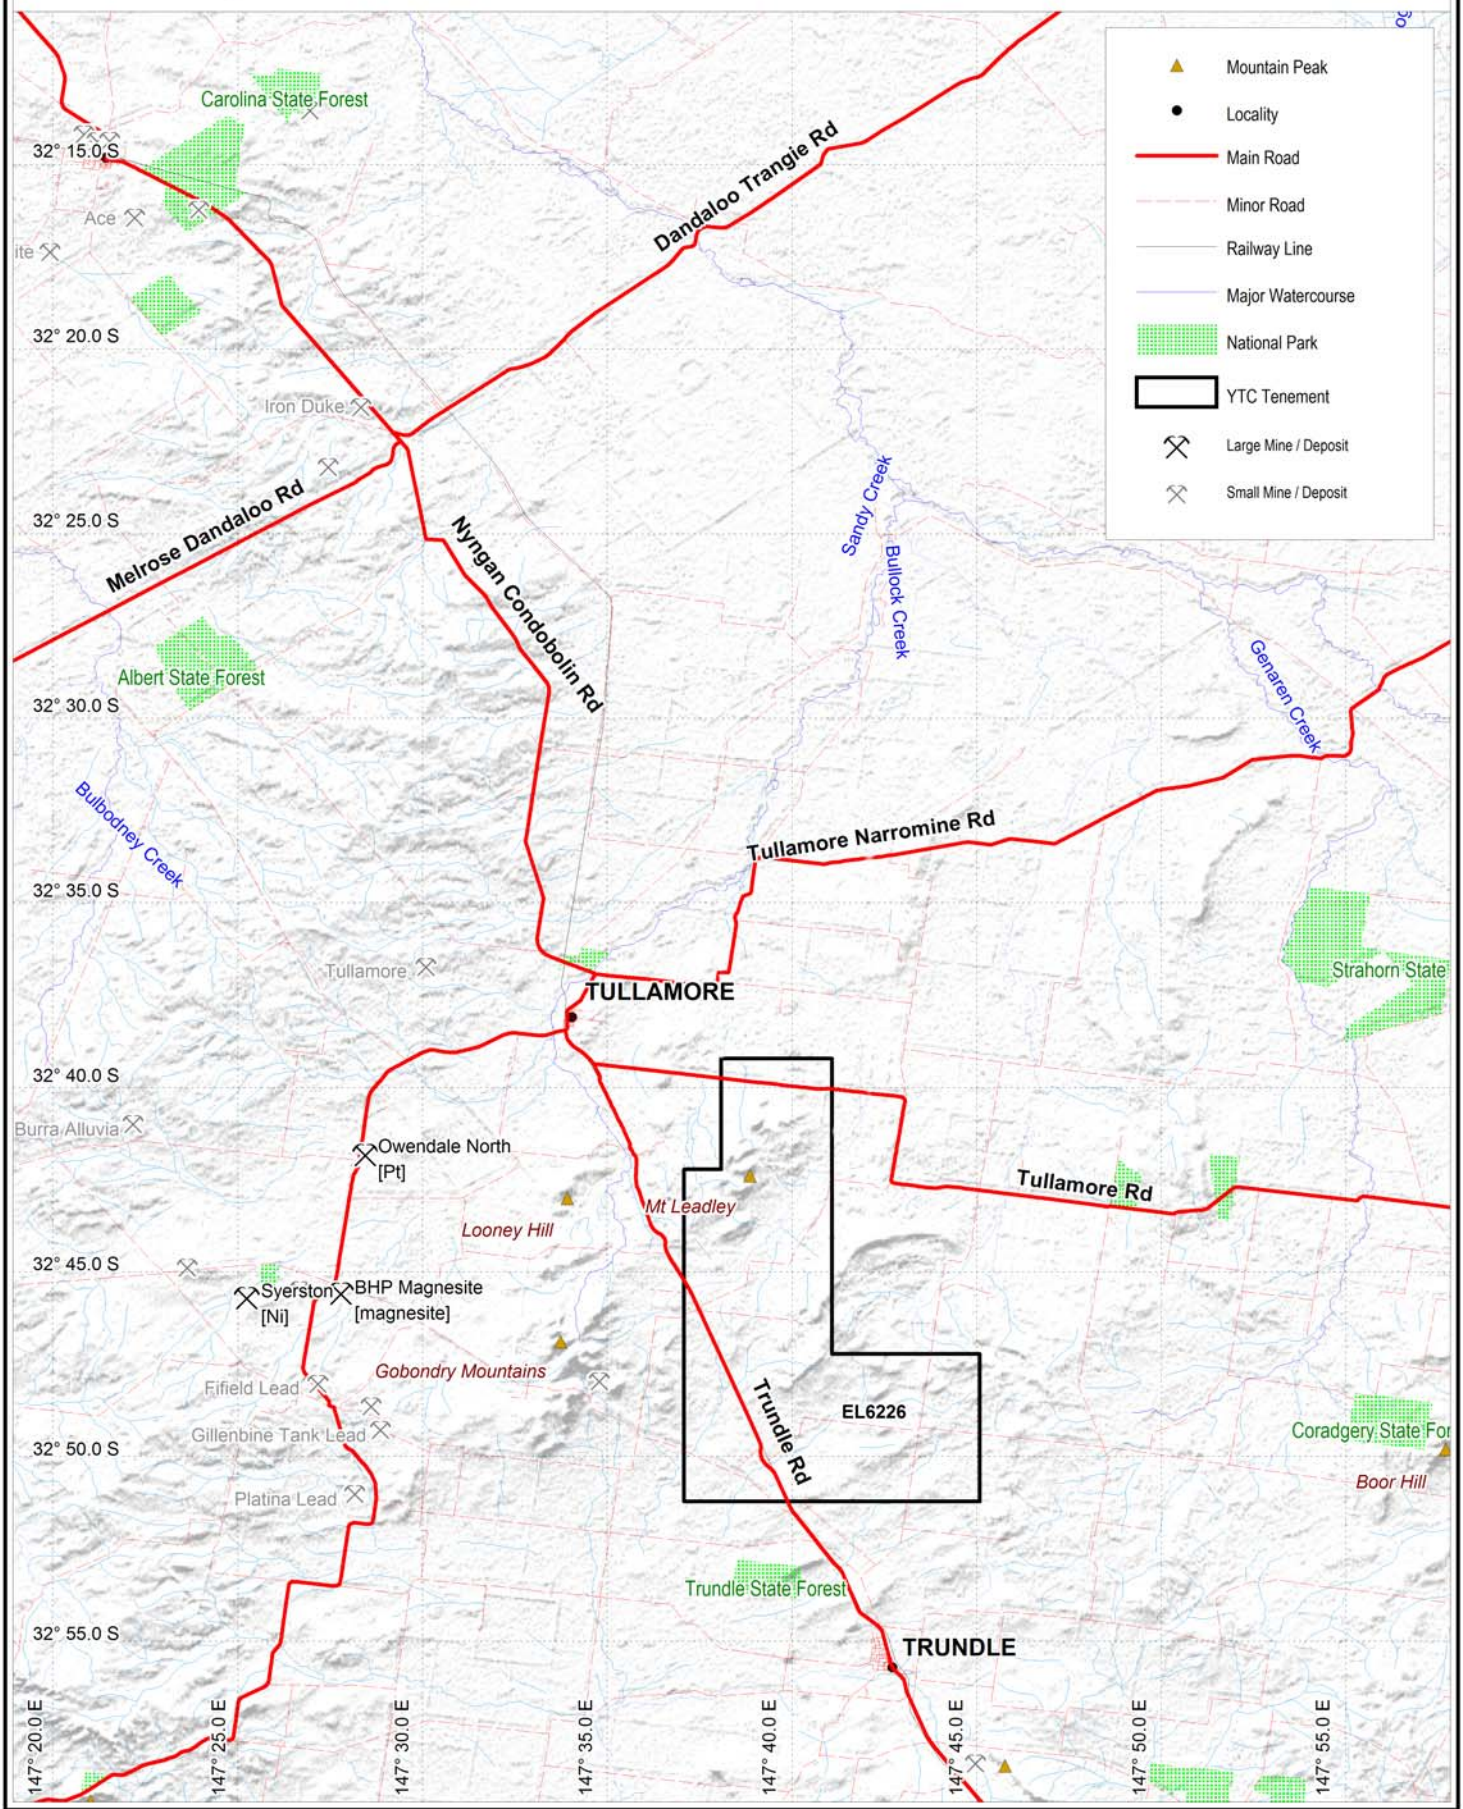

0 16000m

Map Projection: Longitude / Latitude (GDA 94)
Compiled: 12 / 1 / 2007
This map is copyright© (2007), of YTC Resources Ltd

- Mountain Peak
- Locality
- Main Road
- Minor Road
- Railway Line
- Major Watercourse
- National Park
- YTC Tenement
- Large Mine / Deposit
- Small Mine / Deposit